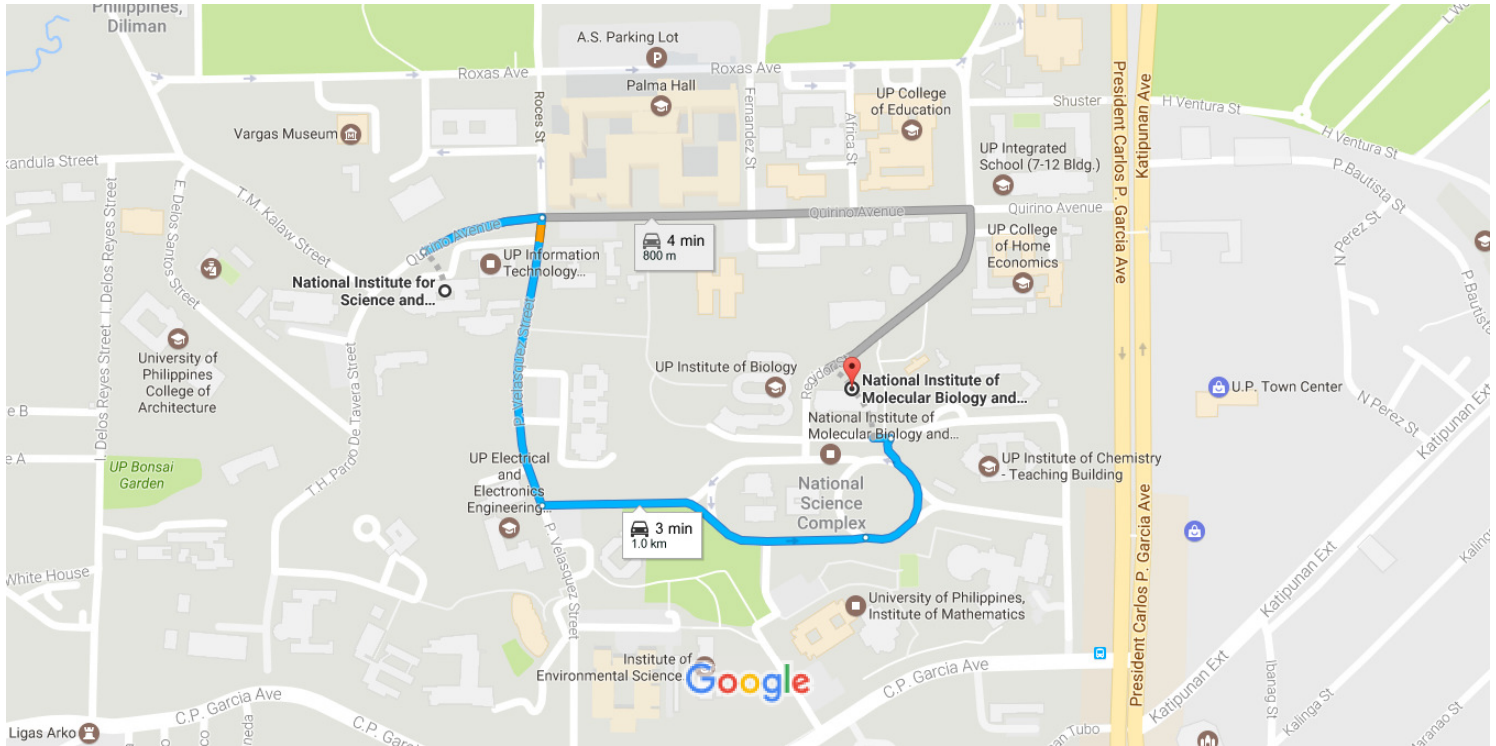

# National Institute for Science and Mathematics Education Development to National Institute of Molecular Biology and Biotechnology

Drive 1.0 km, 3 min

Map data ©2017 Google 100 m

## National Institute for Science and Mathematics Education Development

T.H. Pardo De Tavera Street, Diliman, Quezon City, Metro Manila

- ↑ 1. Head northeast on Quirino Avenue toward Roces St 130 m
- ↘ 2. Turn right onto P. Velasquez Street 300 m
- ↙ 3. Turn left 350 m
- 🌀 4. At the roundabout, take the 2nd exit 160 m
- ↙ 5. Turn left 18 m

## National Institute of Molecular Biology and Biotechnology

Diliman, Quezon City, Metro Manila

These directions are for planning purposes only. You may find that construction projects, traffic, weather, or other events may cause conditions to differ from the map results, and you should plan your route accordingly. You must obey all signs or notices regarding your route.